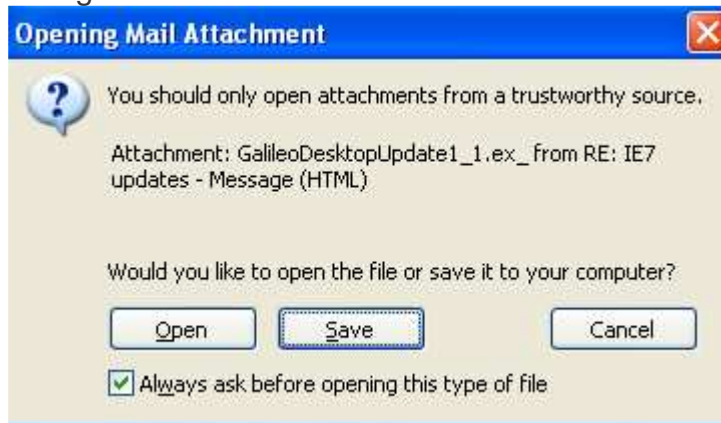

### DETAIL

Install instructions:

Customers can click on the link for the install. They will be prompted with the following dialog:

SMO/ NDC can save to a local location allowing them to post to their own customer sites.