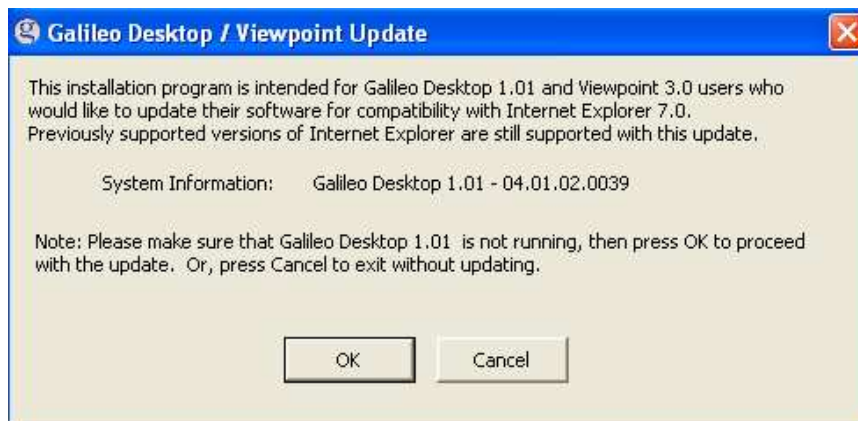

Users will choose OPEN and the install process will begin. Users should not have Galileo Desktop or Viewpoint running at the time of install.